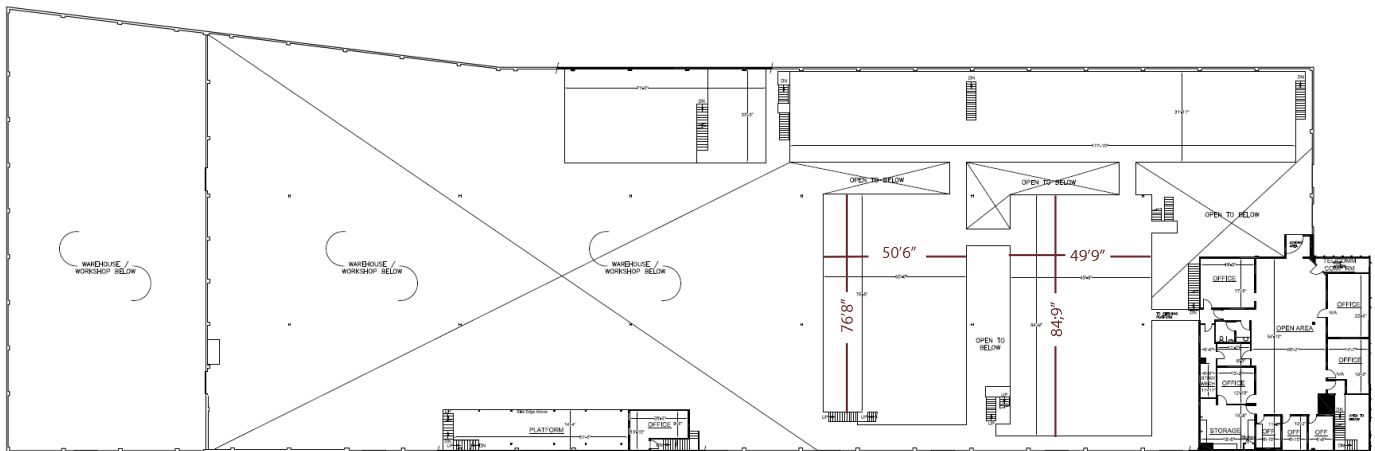

SECOND FLOOR OFFICE

LANCELOT
Commercial Industrial Brokerage