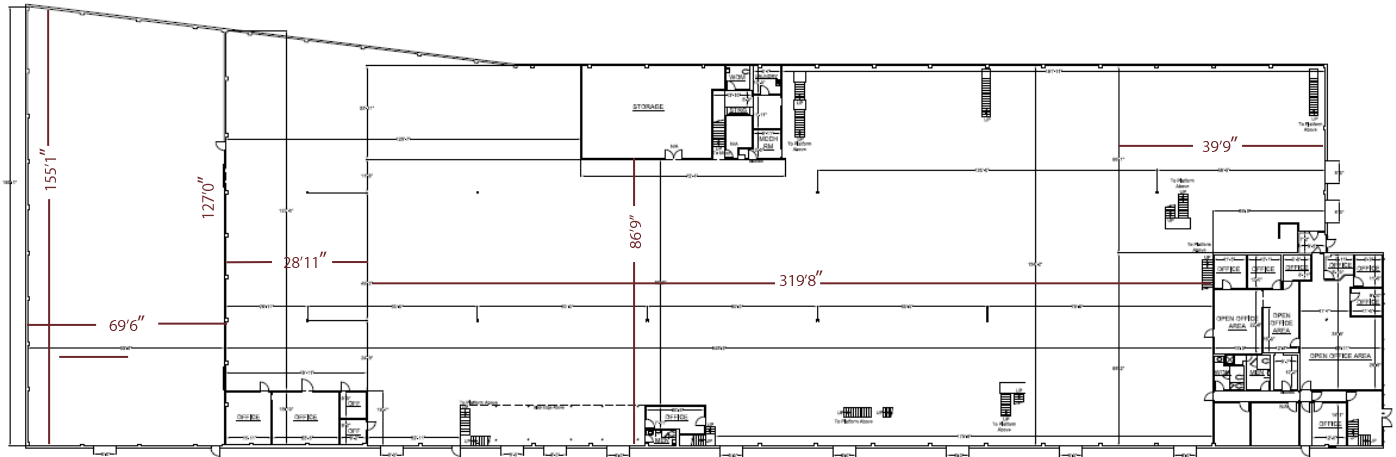

FOR LEASE

HIGH-IMAGE CORPORATE DISTRIBUTION WAREHOUSE BUILDING

5300 Alla Road, Los Angeles, CA 90066

310.839.3333

FIRST FLOOR LAYOUT