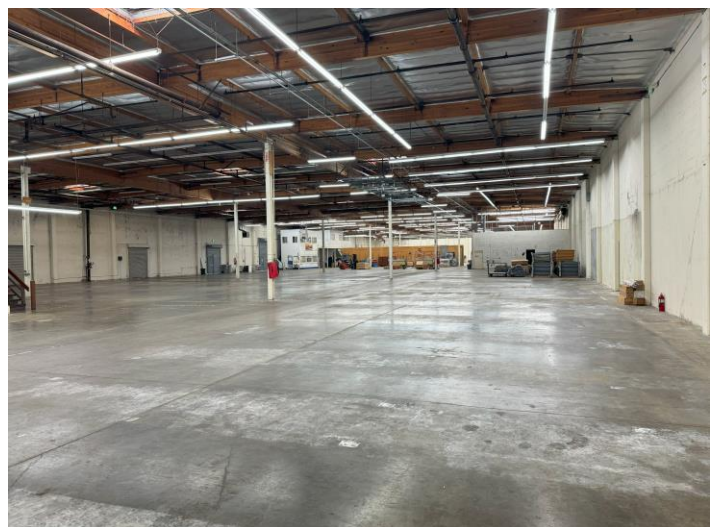

FOR LEASE

HIGH-IMAGE CORPORATE DISTRIBUTION WAREHOUSE BUILDING

5300 Alla Road, Los Angeles, CA 90066

310.839.3333

LANCELOT
Commercial Industrial Brokerage